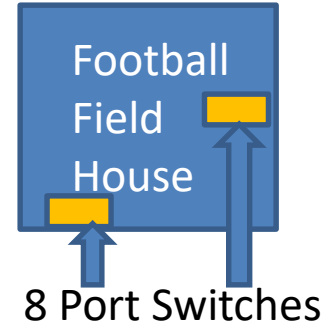

High School

Unifi Switches

To Elementary