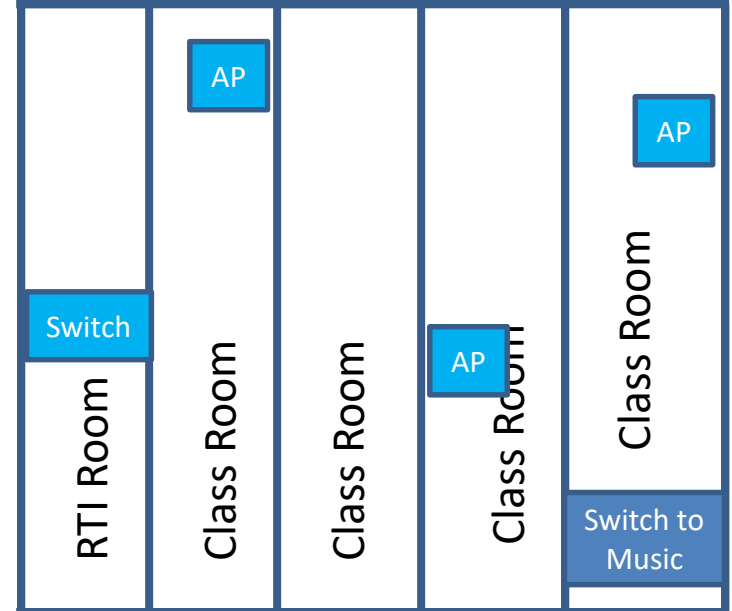

# High School

## Unifi Switches

To Elementary

Number of Computer Drops: Approximately 82

Lower Elementary

All Classrooms have 8 port switches

# Lower Elem Server Room 1

Connection  
From HS

Unifi 48 Port GB

Unifi 48 Port GB

Unifi 48 Port GB

Unifi 48 Port GB

Unifi POE-24

Fiber to  
Upper  
Elem  
and  
Event  
Center