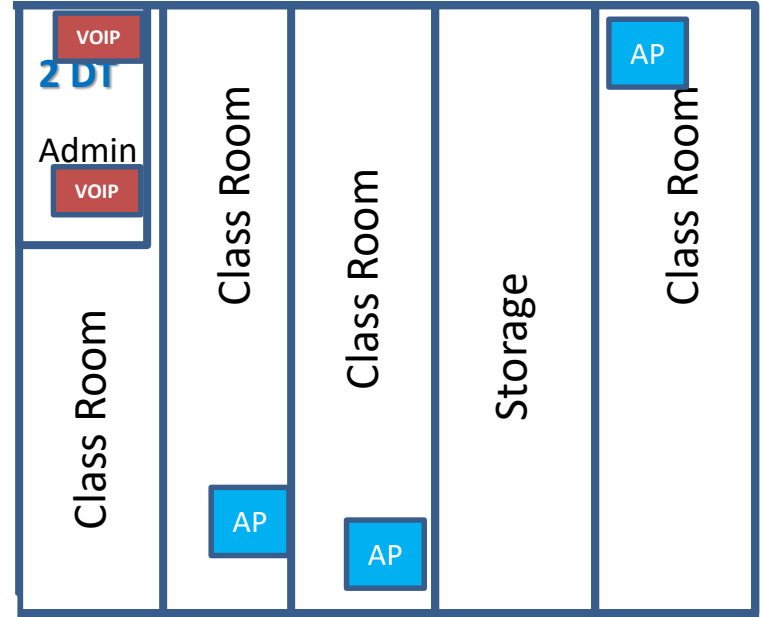

Number of Computer Drops: Approximately 82

Lower Elementary

All Classrooms have 8 port switches