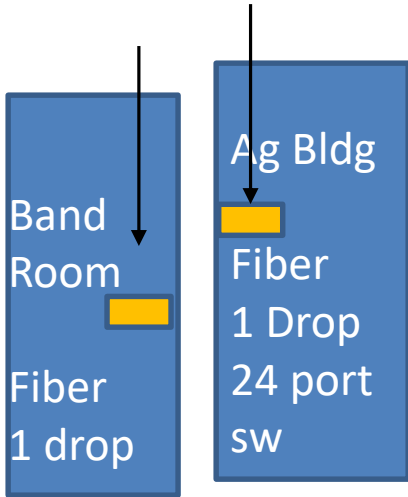

High School

Unifi Switches

To Elementary