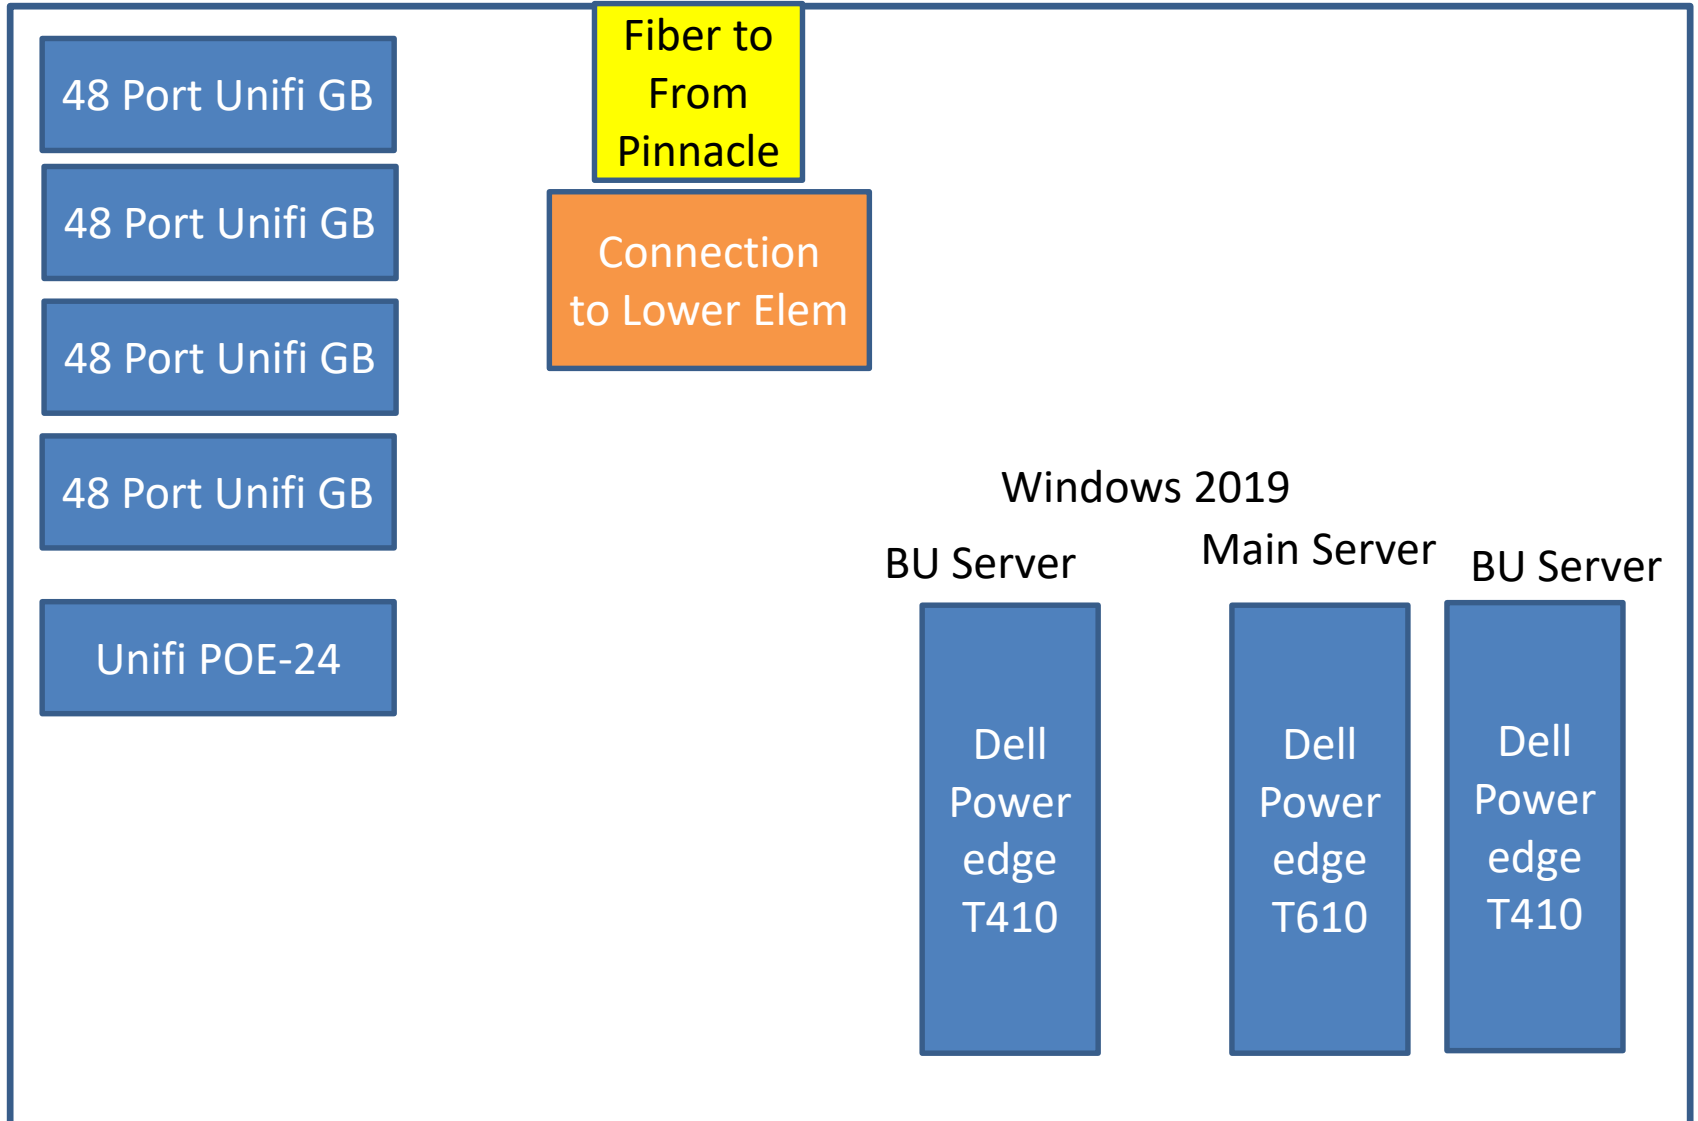

# Upper Elem Server Room

Fiber From  
Lower  
Elem

48 Port Unifi GB

48 Port Unifi GB

48 Port Unifi GB

Unifi POE-24

Number of Computer Drops: 200 (Est)

# HS Main Server Room