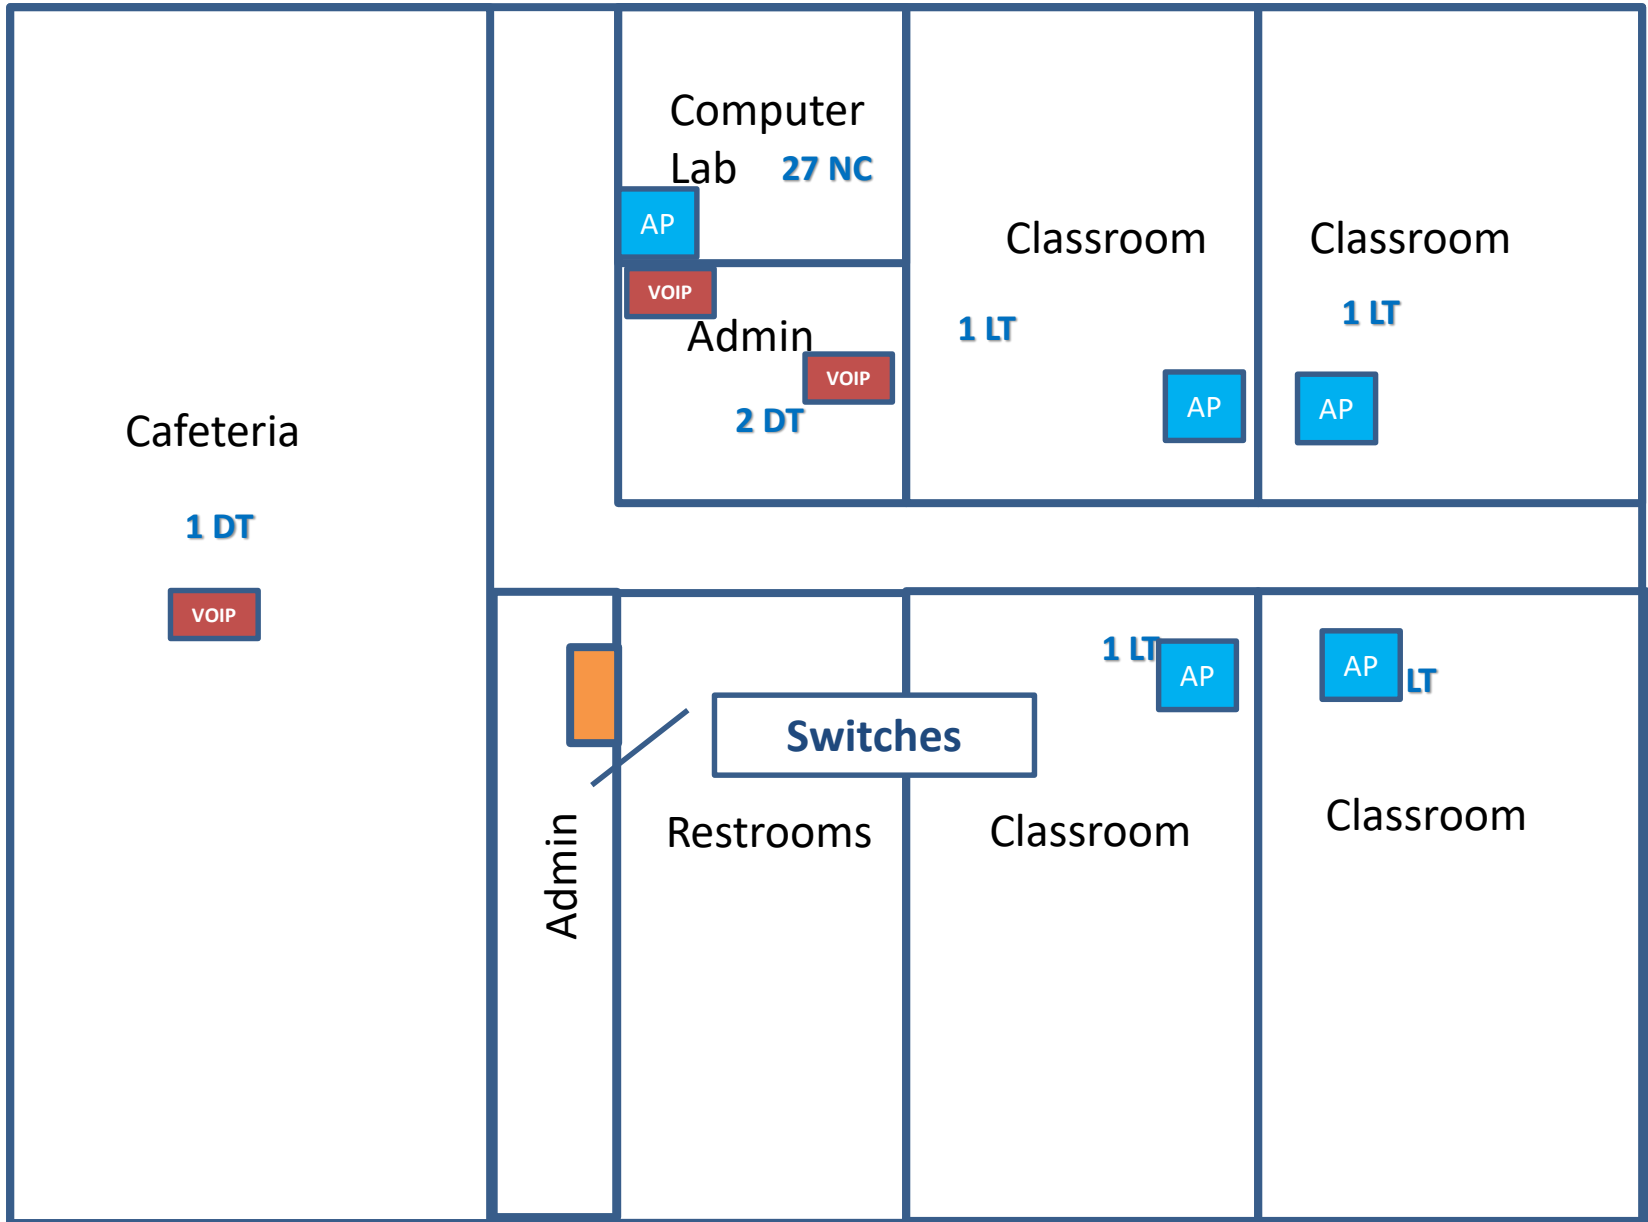

Middle School

Number of Computer
Drops: 20