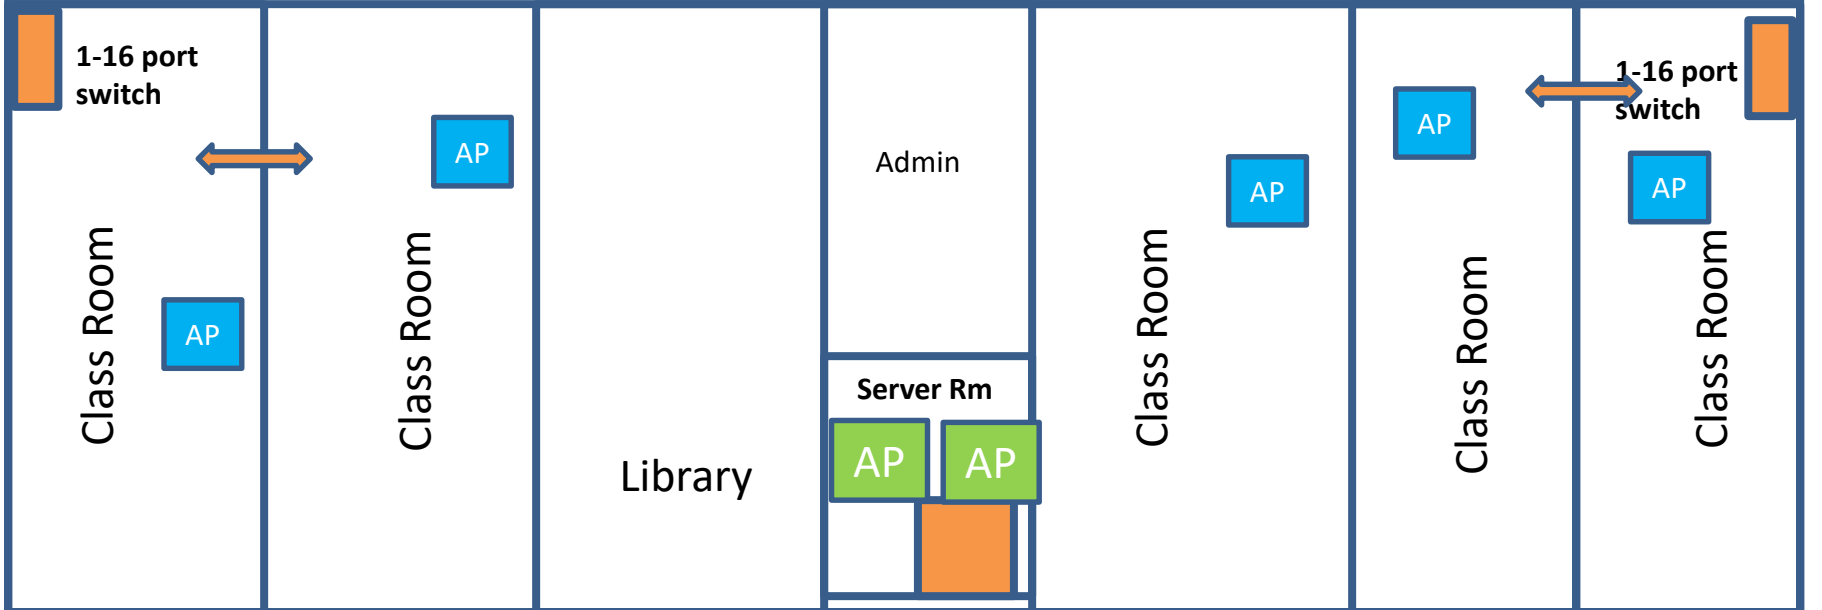

# Lower Elem Server Room 1

Connection  
From HS

Unifi 48 Port GB

Unifi 48 Port GB

Unifi 48 Port GB

Unifi 48 Port GB

Unifi POE-24

Fiber to  
Upper  
Elem  
and  
Event  
Center

# Upper Elem Server Room

Fiber From  
Lower  
Elem

48 Port Unifi GB

48 Port Unifi GB

48 Port Unifi GB

Unifi POE-24

Number of Computer Drops: 200 (Est)