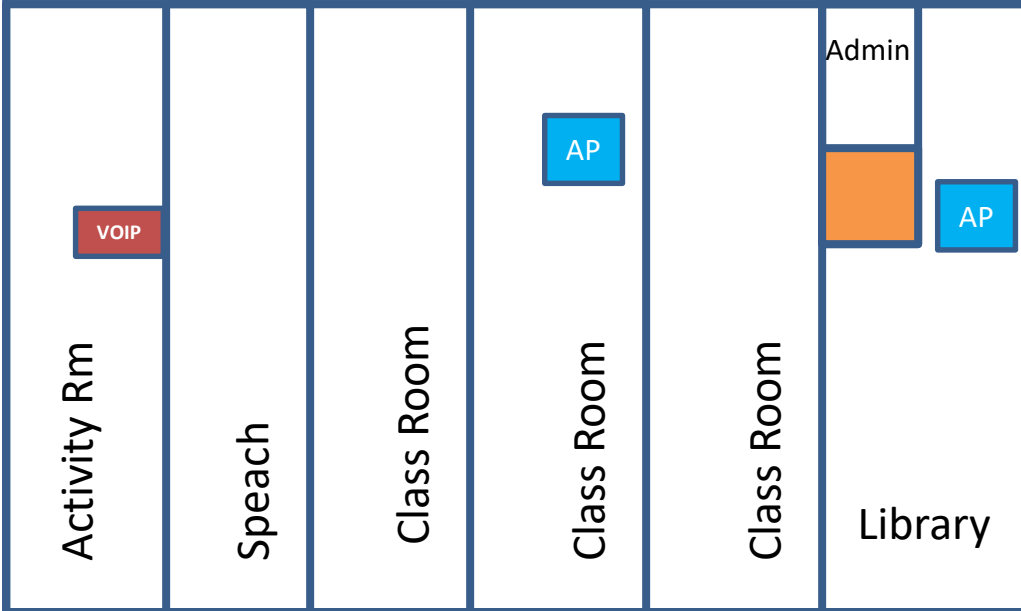

# High School

## Unifi Switches

To Elementary

Number of Computer Drops: Approximately 82

Lower Elementary

All Classrooms have 8 port switches

# Lower Elem Server Room 1

Connection  
From HS

Unifi 48 Port GB

Unifi 48 Port GB

Unifi 48 Port GB

Unifi 48 Port GB

Unifi POE-24

Fiber to  
Upper  
Elem  
and  
Event  
Center