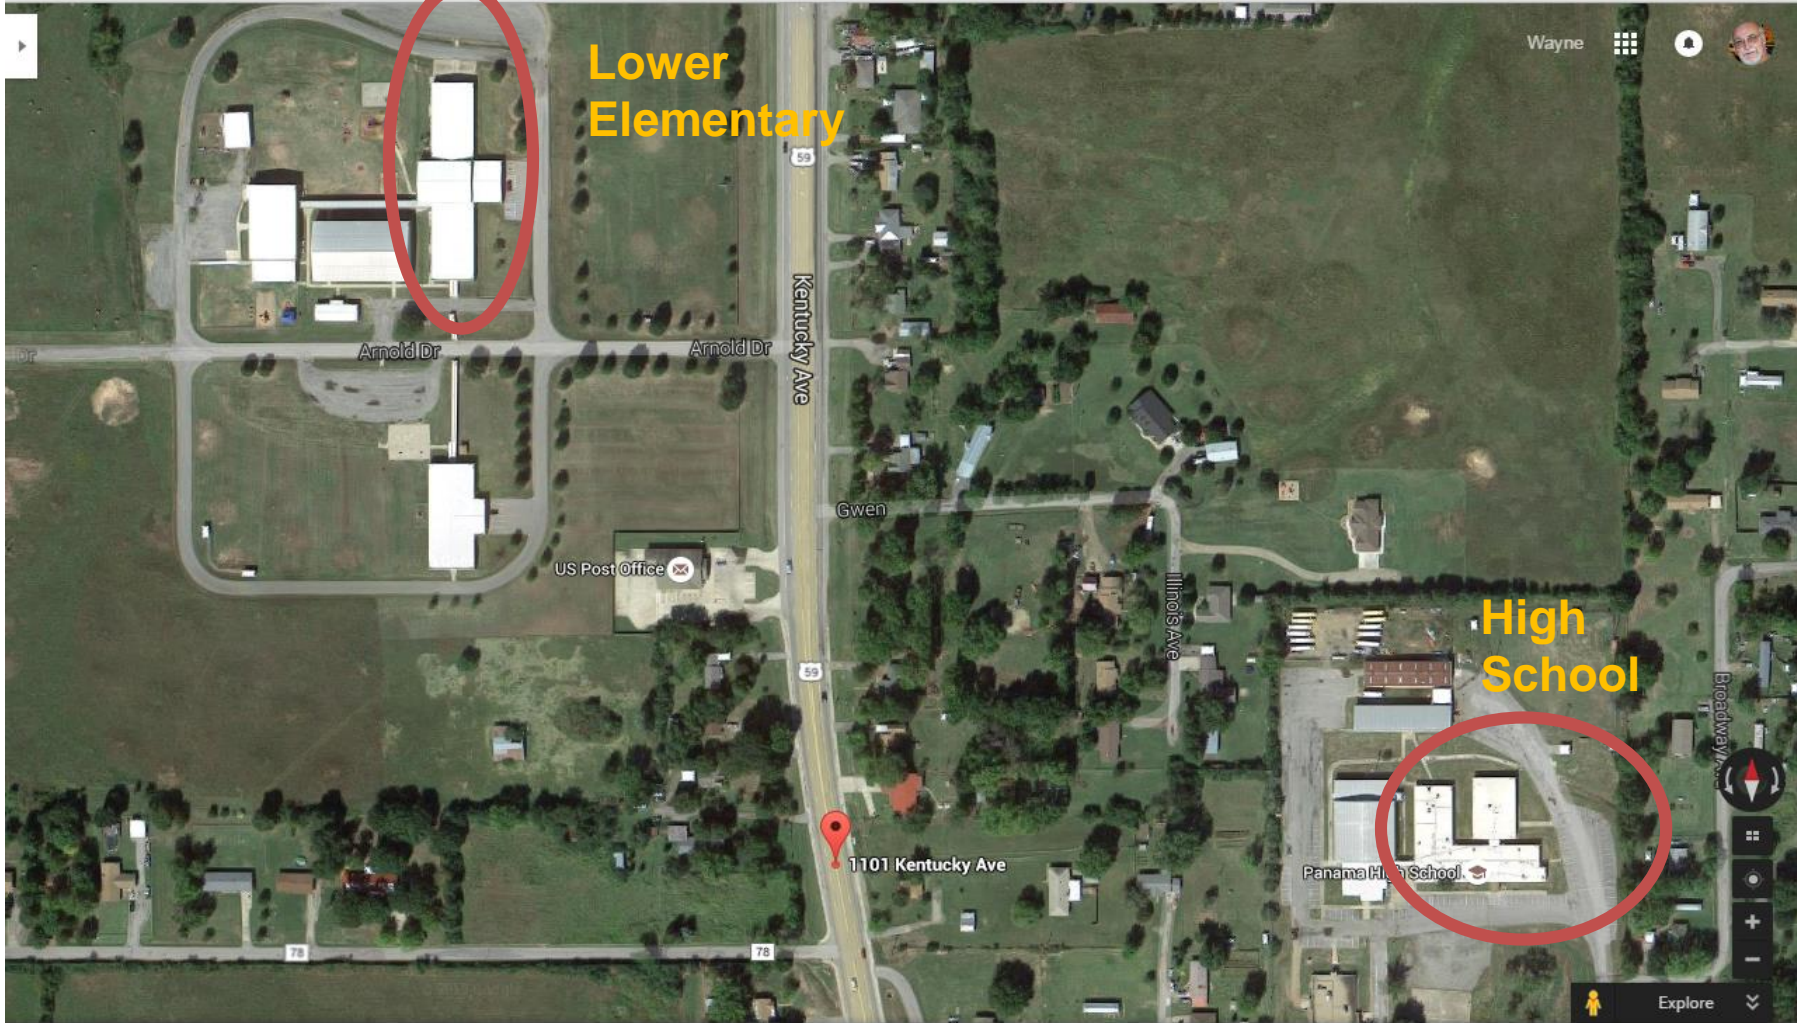

# Network Overview - 2020

- Servers over 3 yrs old – 3 2019 R2 Standard [64 bit]
- High School Switches (server room) – 4 Unifi 48 port POE switches 10 GB
- High School Switch (Janitors room) – 1 Unifi 24 port POE switch
- High School Switch (Rm 6) 1 Unifi 8 port POE switch.
- High School Gym - 1 Unifi 24 port POE switch.
- Ag Building and Music Building; 1 Unifi 24 port POE switch in each building
- Middle School – 1 Unifi 48 port POE switch 10 GB ; 1 Unifi -24 Port POE switch
- Upper Elementary –3 Unifi 48 port POE switches 10 GB ; 24 port Unifi POE switch
- Lower Elementary – 4 Unifi 48 port POE switches 10 GB ; 24 port Unifi POE switch