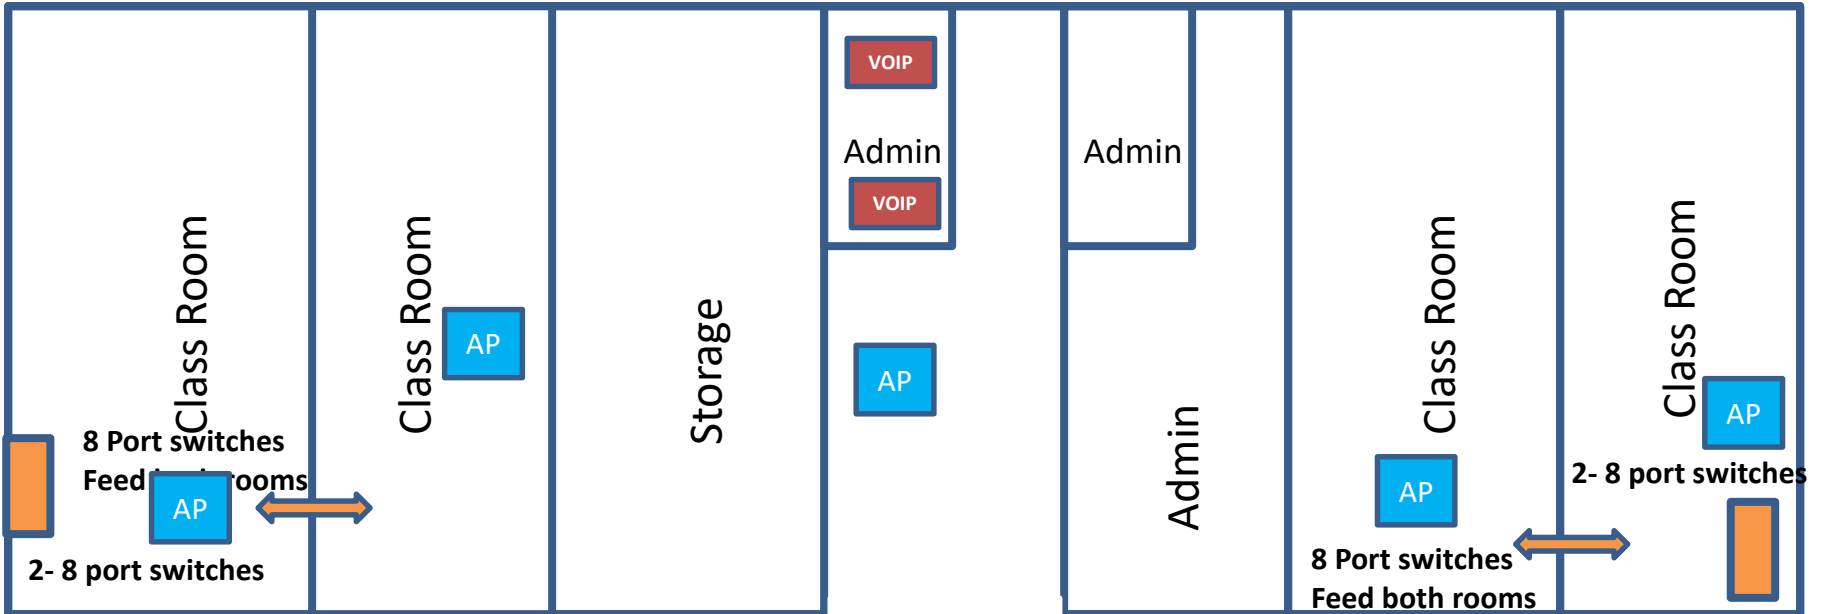

## Unifi Switches

To Elementary

Number of Computer Drops: Approximately 82

Lower Elementary

All Classrooms have 8 port switches

# Lower Elem Server Room 1

Connection  
From HS

Unifi 48 Port GB

Unifi 48 Port GB

Unifi 48 Port GB

Unifi 48 Port GB

Unifi POE-24

Fiber to  
Upper  
Elem  
and  
Event  
Center

**Total Number of Computer Drops: 16**

**Elementary Buildings Excluding Main Building**

**Upper Elementary**  
 Number of Computer Drops: Approximately 35