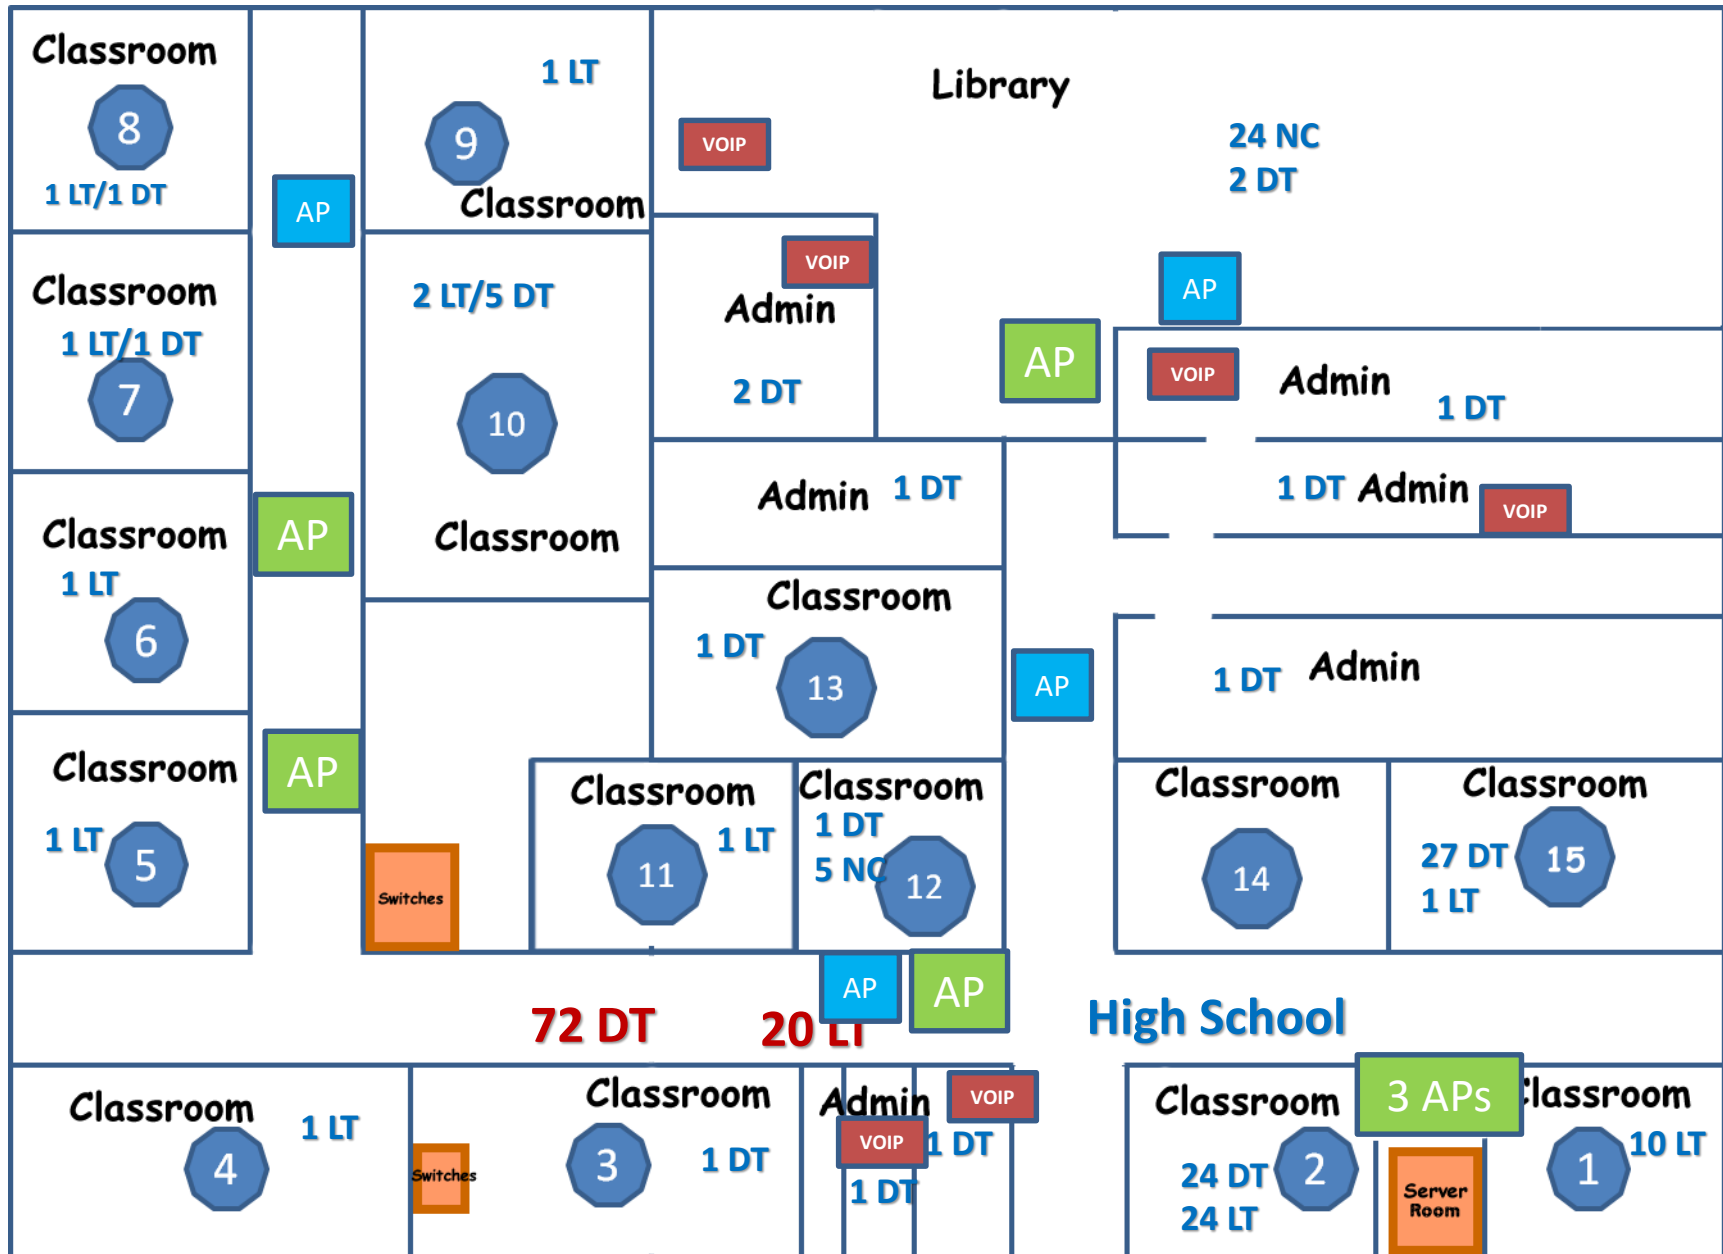

## Unifi Switches

To Elementary

Number of Computer Drops: Approximately 82

Lower Elementary

All Classrooms have 8 port switches

**Total Number of Computer Drops: 16**

**Elementary Buildings Excluding Main Building**

**Upper Elementary**  
 Number of Computer Drops: Approximately 35

# Upper Elem Server Room

Fiber From  
Lower  
Elem

48 Port Unifi GB

48 Port Unifi GB

48 Port Unifi GB

Unifi POE-24

Number of Computer Drops: 200 (Est)

# HS Main Server Room