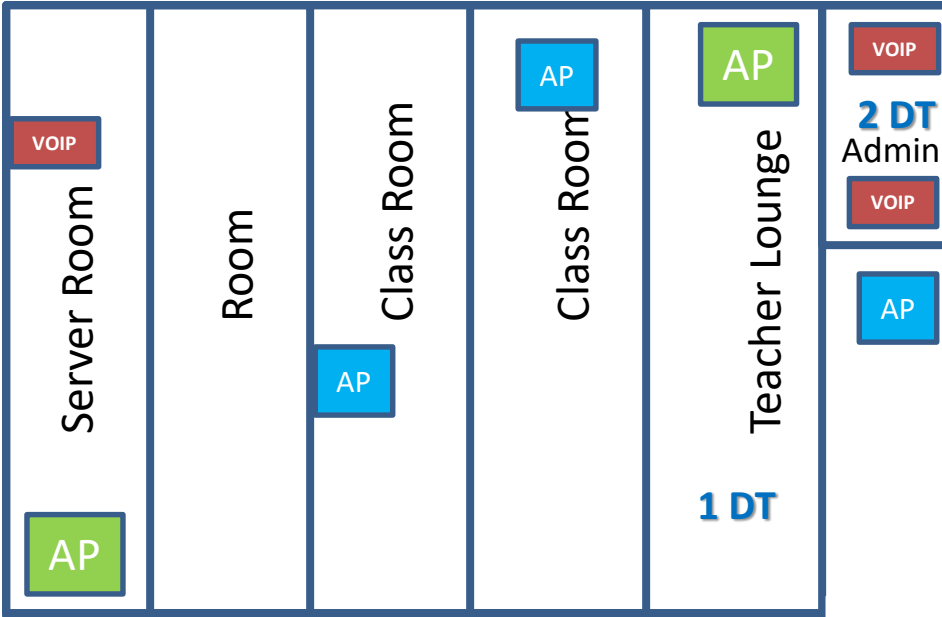

# Network Overview - 2020

- Servers over 3 yrs old – 3 2019 R2 Standard [64 bit]
- High School Switches (server room) – 4 Unifi 48 port POE switches 10 GB
- High School Switch (Janitors room) – 1 Unifi 24 port POE switch
- High School Switch (Rm 6) 1 Unifi 8 port POE switch.
- High School Gym - 1 Unifi 24 port POE switch.
- Ag Building and Music Building; 1 Unifi 24 port POE switch in each building
- Middle School – 1 Unifi 48 port POE switch 10 GB ; 1 Unifi -24 Port POE switch
- Upper Elementary –3 Unifi 48 port POE switches 10 GB ; 24 port Unifi POE switch
- Lower Elementary – 4 Unifi 48 port POE switches 10 GB ; 24 port Unifi POE switch

# High School

## Unifi Switches

To Elementary

Number of Computer Drops: Approximately 82

Lower Elementary

All Classrooms have 8 port switches