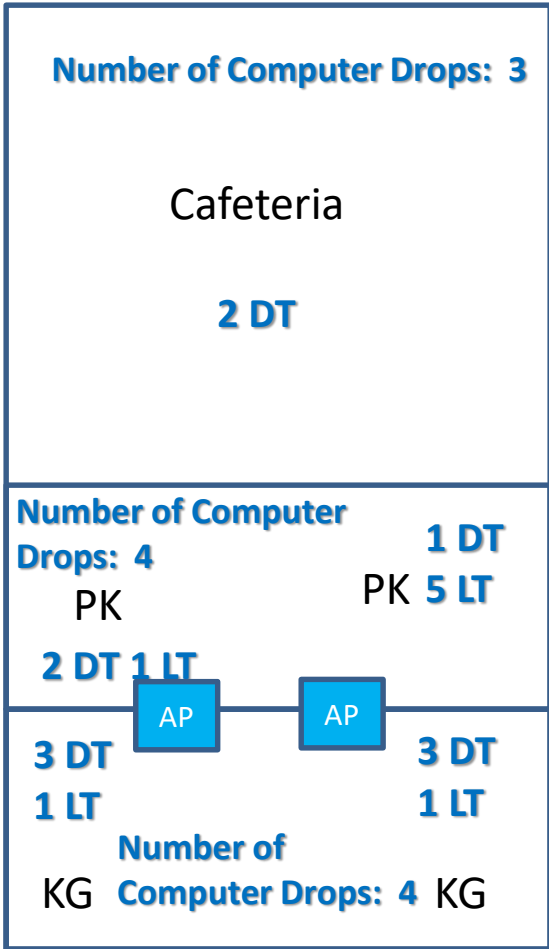

# Lower Elem Server Room 1

Connection  
From HS

Unifi 48 Port GB

Unifi 48 Port GB

Unifi 48 Port GB

Unifi 48 Port GB

Unifi POE-24

Fiber to  
Upper  
Elem  
and  
Event  
Center

**Total Number of Computer Drops: 16**

**Elementary Buildings Excluding Main Building**

**Upper Elementary**  
 Number of Computer Drops: Approximately 35