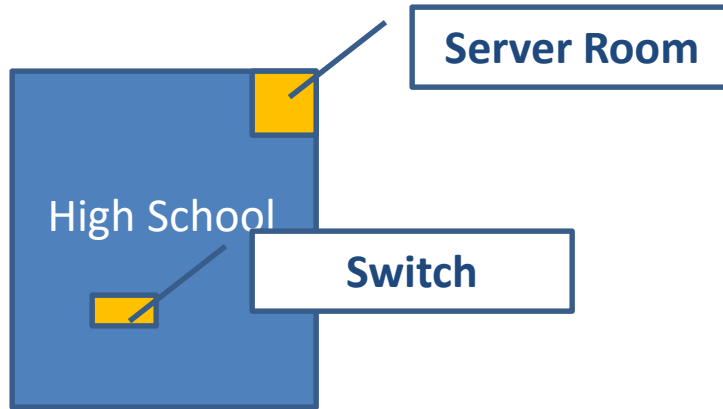

High School

Unifi Switches

To Elementary