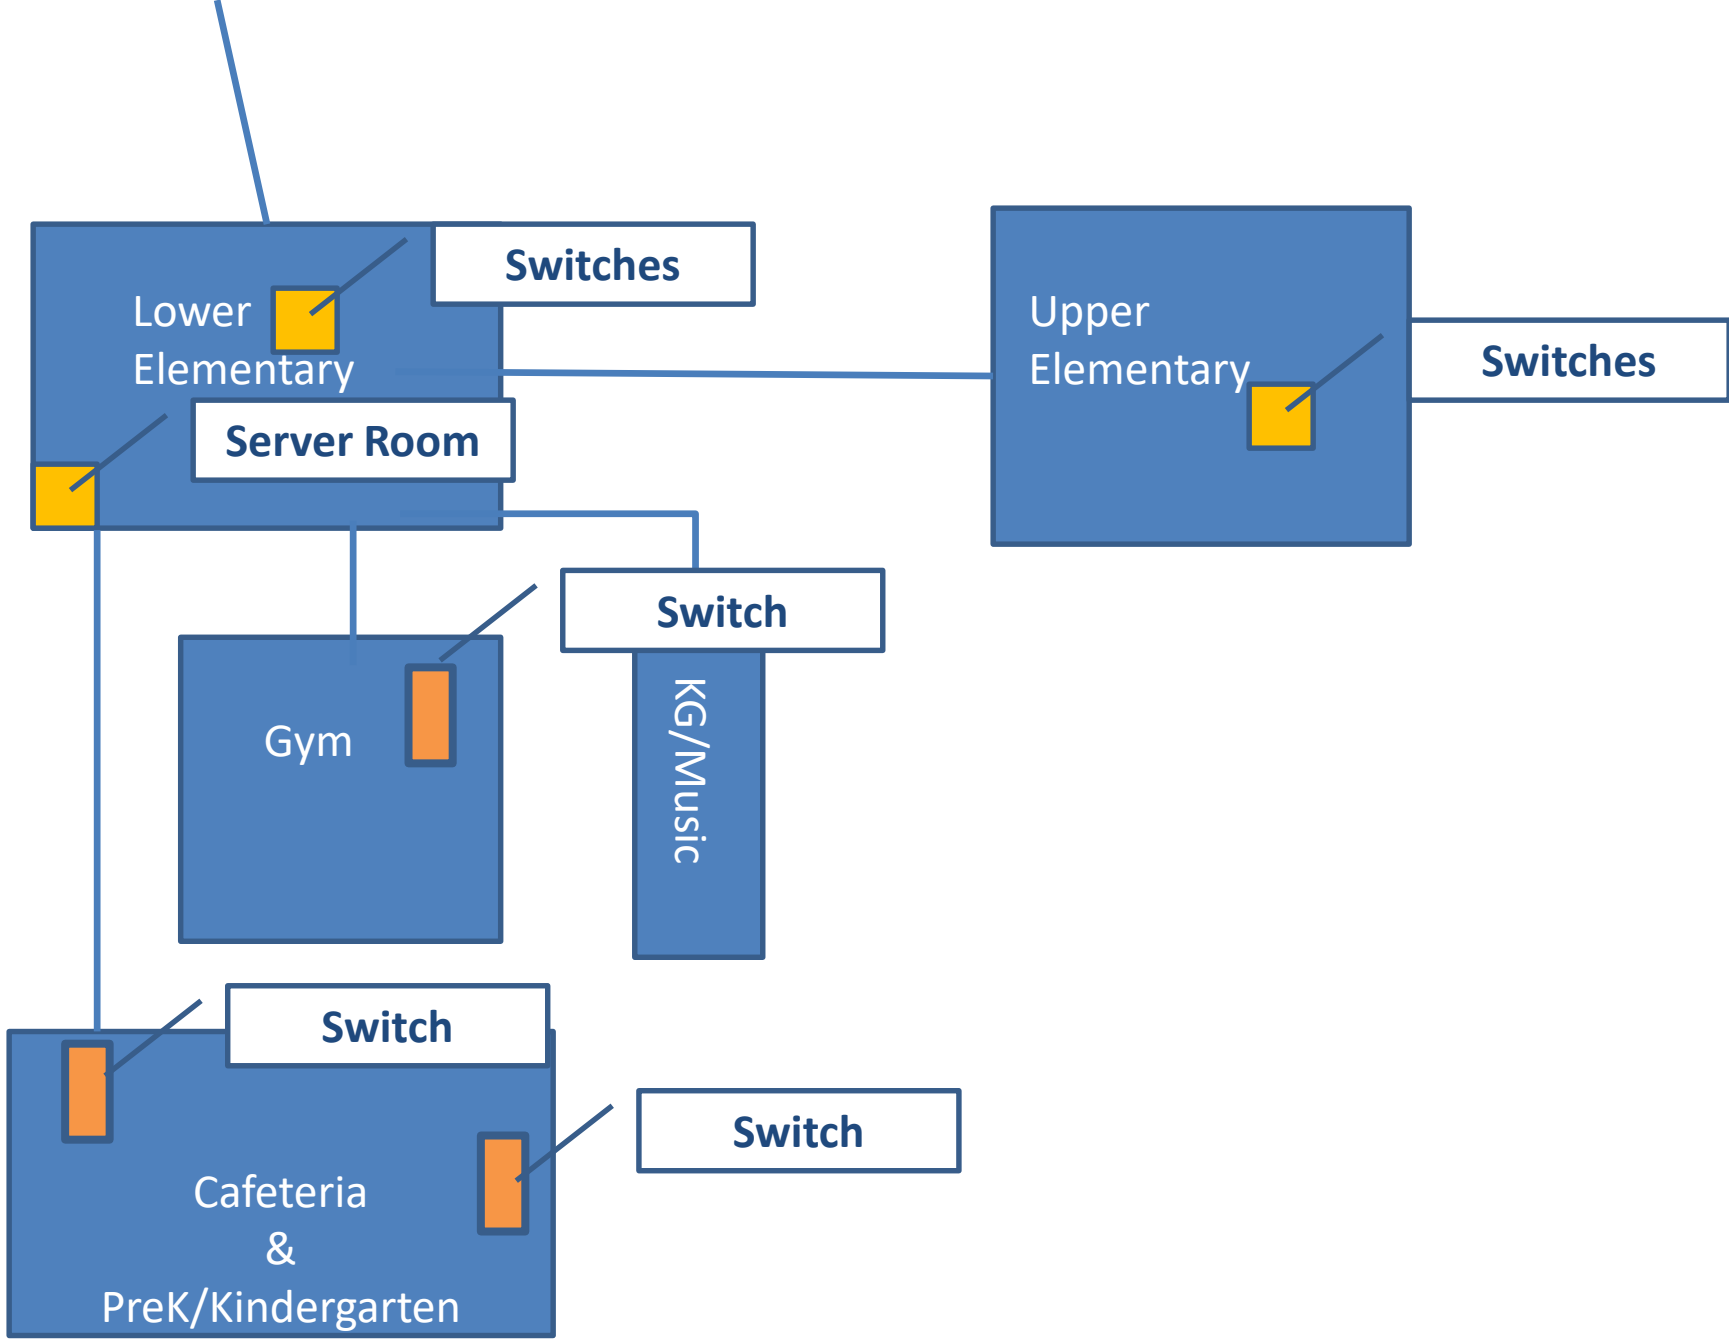

# Network Overview - 2020

- Servers over 3 yrs old – 3 2019 R2 Standard [64 bit]
- High School Switches (server room) – 4 Unifi 48 port POE switches 10 GB
- High School Switch (Janitors room) – 1 Unifi 24 port POE switch
- High School Switch (Rm 6) 1 Unifi 8 port POE switch.
- High School Gym - 1 Unifi 24 port POE switch.
- Ag Building and Music Building; 1 Unifi 24 port POE switch in each building
- Middle School – 1 Unifi 48 port POE switch 10 GB ; 1 Unifi -24 Port POE switch
- Upper Elementary –3 Unifi 48 port POE switches 10 GB ; 24 port Unifi POE switch
- Lower Elementary – 4 Unifi 48 port POE switches 10 GB ; 24 port Unifi POE switch

# High School

## Unifi Switches

To Elementary

Number of Computer Drops: Approximately 82

Lower Elementary

All Classrooms have 8 port switches